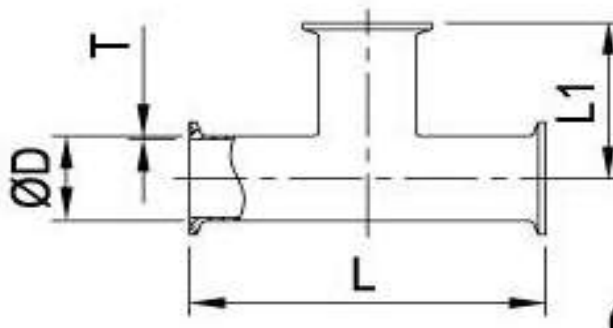

Tee, Reducing Tee, and Cross

Equal Tee				
Size	øD	L	L1	T
0.5"	12.7	38.1	19.05	1.65
0.75"	19.05	57.2	28.6	1.65
1"	25.4	57.2	28.6	1.65
1.5"	38.1	84.2	42.1	1.65
2"	50.8	104.8	52.4	1.65
2.5"	63.5	119.0	59.5	1.65
3"	76.2	131.8	65.9	1.65
4"	101.6	174.6	87.3	2.1

Long Equal Tee				
Size	øD	L	L1	T
0.5"	12.7	95.2	47.6	1.65
0.75"	19.05	95.2	47.6	1.65
1"	25.4	95.2	47.6	1.65
1.5"	38.1	114.4	57.2	1.65
2"	50.8	152.4	76.2	1.65
2.5"	63.5	152.4	76.2	1.65
3"	76.2	165.2	82.6	1.65
4"	101.6	196.8	98.4	2.1

Equal Short Cross				
Size	ØD	L	L1	T
1"	25.4	57.2	28.6	1.65
1.5"	38.1	84.2	42.1	1.65
2"	50.8	104.8	52.4	1.65
2.5"	63.5	119.0	59.5	1.65
3"	76.2	131.8	65.9	1.65
4"	101.6	174.6	87.3	2

True Wye	
Size	A
0.5"	50.8
0.75"	50.8
1"	76.2
1.5"	76.2
2"	101.6
2.5"	127
3"	152.4
4"	203.2