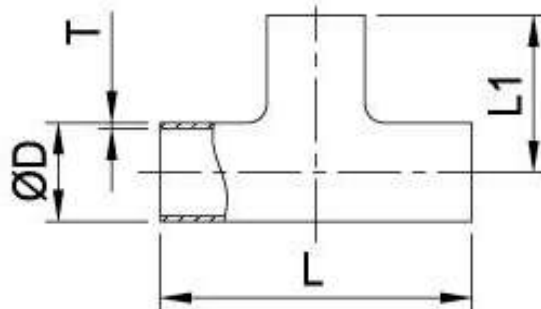

DIN Equal Tee				
Size	ØD	L	L1	T
DN 10	13	54	26	1.5
DN 15	19	70	35	1.5
DN 20	23	94	47	1.5
DN 25	29	100	50	1.5
DN 32	35	110	55	1.5
DN 40	41	120	60	1.5
DN 50	53	140	70	1.5
DN 65	70	160	80	2
DN 80	85	180	90	2
DN 100	104	200	100	2
DN 125	129	375	187.5	2
DN 150	154	450	225	2
DN 200	204	600	300	2
DN 250	254	750	375	2
DN 300	306	750	375	3