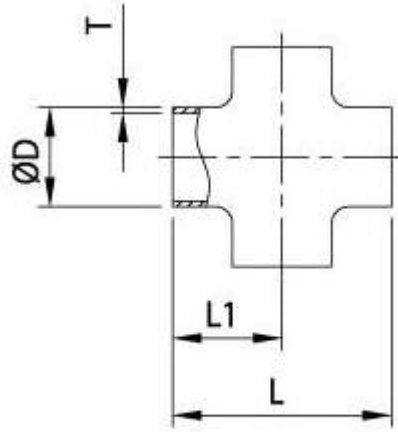

Long Equal Tee				
Size	øD	L	L1	T
0.5"	12.7	95.2	47.6	1.65
0.75"	19.05	95.2	47.6	1.65
1"	25.4	95.2	47.6	1.65
1.5"	38.1	114.4	57.2	1.65
2"	50.8	152.4	76.2	1.65
2.5"	63.5	152.4	76.2	1.65
3"	76.2	165.2	82.6	1.65
4"	101.6	196.8	98.4	2.1

Equal Tee with Ferrule Ends				
Size	øD	L	L1	T
0.5"	12.7	63.5	31.75	1.65
0.75"	19.05	120.6	60.3	1.65
1"	25.4	120.6	60.3	1.65
1.5"	38.1	139.8	69.9	1.65
2"	50.8	177.8	88.9	1.65
2.5"	63.5	177.8	88.9	1.65
3"	76.2	190.6	95.3	1.65
4"	101.6	228.4	114.2	2.1

Equal Reducing Tee					
Size	ØD	Ød	L	L1	T
1.5"x1"	38.1	25.4	84.2	34.9	1.65
2"x1"	50.8	25.4	104.8	41.3	1.65
2"x1.5"	50.8	38.1	104.8	48.4	1.65
2.5"x1"	63.5	25.4	119	47.63	1.65
2.5"x1.5"	63.5	38.1	119	54.75	1.65
2.5"x2"	63.5	50.8	119	58.7	1.65
3"x1"	76.2	25.4	131.8	54	1.65
3"x1.5"	76.2	38.1	131.8	65.1	1.65
3"x2"	76.2	50.8	131.8	65.1	1.65
3"x2.5"	76.2	63.5	131.8	65.9	2
4"x1"	101.6	25.4	174.6	66.7	2
4"x1.5"	101.6	38.1	174.6	108.0	2
4"x2"	101.6	50.8	174.6	108.0	2
4"x2.5"	101.6	63.5	174.6	108.0	2
4"x3"	101.6	76.2	174.6	108.0	2

Equal Short Cross				
Size	ØD	L	L1	T
1"	25.4	57.2	28.6	1.65
1.5"	38.1	84.2	42.1	1.65
2"	50.8	104.8	52.4	1.65
2.5"	63.5	119.0	59.5	1.65
3"	76.2	131.8	65.9	1.65
4"	101.6	174.6	87.3	2

True Wye	
Size	A
0.5"	50.8
0.75"	50.8
1"	76.2
1.5"	76.2
2"	101.6
2.5"	127
3"	152.4
4"	203.2