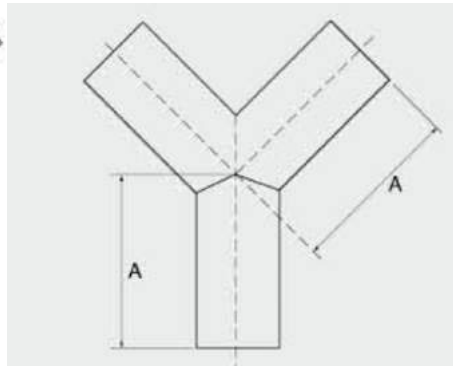

Equal Tee with Ferrule Ends				
Size	øD	L	L1	T
0.5"	12.7	63.5	31.75	1.65
0.75"	19.05	120.6	60.3	1.65
1"	25.4	120.6	60.3	1.65
1.5"	38.1	139.8	69.9	1.65
2"	50.8	177.8	88.9	1.65
2.5"	63.5	177.8	88.9	1.65
3"	76.2	190.6	95.3	1.65
4"	101.6	228.4	114.2	2.1

Equal Reducing Tee					
Size	ØD	Ød	L	L1	T
1.5"x1"	38.1	25.4	84.2	34.9	1.65
2"x1"	50.8	25.4	104.8	41.3	1.65
2"x1.5"	50.8	38.1	104.8	48.4	1.65
2.5"x1"	63.5	25.4	119	47.63	1.65
2.5"x1.5"	63.5	38.1	119	54.75	1.65
2.5"x2"	63.5	50.8	119	58.7	1.65
3"x1"	76.2	25.4	131.8	54	1.65
3"x1.5"	76.2	38.1	131.8	65.1	1.65
3"x2"	76.2	50.8	131.8	65.1	1.65
3"x2.5"	76.2	63.5	131.8	65.9	2
4"x1"	101.6	25.4	174.6	66.7	2
4"x1.5"	101.6	38.1	174.6	108.0	2
4"x2"	101.6	50.8	174.6	108.0	2
4"x2.5"	101.6	63.5	174.6	108.0	2
4"x3"	101.6	76.2	174.6	108.0	2

Equal Short Cross				
Size	ØD	L	L1	T
1"	25.4	57.2	28.6	1.65
1.5"	38.1	84.2	42.1	1.65
2"	50.8	104.8	52.4	1.65
2.5"	63.5	119.0	59.5	1.65
3"	76.2	131.8	65.9	1.65
4"	101.6	174.6	87.3	2

True Wye	
Size	A
0.5"	50.8
0.75"	50.8
1"	76.2
1.5"	76.2
2"	101.6
2.5"	127
3"	152.4
4"	203.2