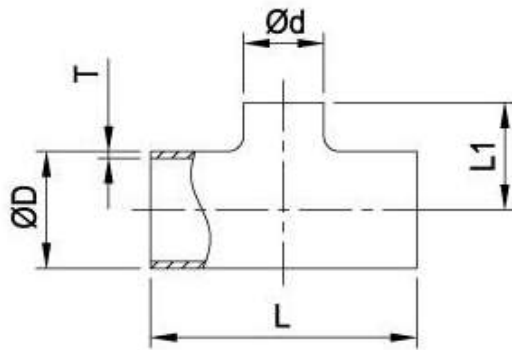

Equal Reducing Tee					
Size	ØD	Ød	L	L1	T
1.5"x1"	38.1	25.4	84.2	34.9	1.65
2"x1"	50.8	25.4	104.8	41.3	1.65
2"x1.5"	50.8	38.1	104.8	48.4	1.65
2.5"x1"	63.5	25.4	119	47.63	1.65
2.5"x1.5"	63.5	38.1	119	54.75	1.65
2.5"x2"	63.5	50.8	119	58.7	1.65
3"x1"	76.2	25.4	131.8	54	1.65
3"x1.5"	76.2	38.1	131.8	65.1	1.65
3"x2"	76.2	50.8	131.8	65.1	1.65
3"x2.5"	76.2	63.5	131.8	65.9	2
4"x1"	101.6	25.4	174.6	66.7	2
4"x1.5"	101.6	38.1	174.6	108.0	2
4"x2"	101.6	50.8	174.6	108.0	2
4"x2.5"	101.6	63.5	174.6	108.0	2
4"x3"	101.6	76.2	174.6	108.0	2