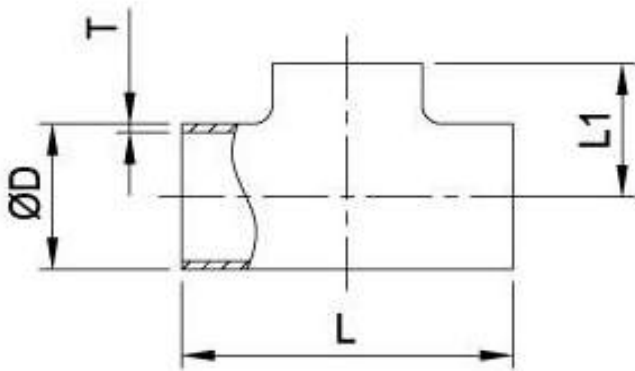

Tee, Reducing Tee, and Cross

Equal Tee				
Size	øD	L	L1	T
0.5"	12.7	38.1	19.05	1.65
0.75"	19.05	57.2	28.6	1.65
1"	25.4	57.2	28.6	1.65
1.5"	38.1	84.2	42.1	1.65
2"	50.8	104.8	52.4	1.65
2.5"	63.5	119.0	59.5	1.65
3"	76.2	131.8	65.9	1.65
4"	101.6	174.6	87.3	2.1

Long Equal Tee				
Size	øD	L	L1	T
0.5"	12.7	95.2	47.6	1.65
0.75"	19.05	95.2	47.6	1.65
1"	25.4	95.2	47.6	1.65
1.5"	38.1	114.4	57.2	1.65
2"	50.8	152.4	76.2	1.65
2.5"	63.5	152.4	76.2	1.65
3"	76.2	165.2	82.6	1.65
4"	101.6	196.8	98.4	2.1

Equal Tee with Ferrule Ends				
Size	øD	L	L1	T
0.5"	12.7	63.5	31.75	1.65
0.75"	19.05	120.6	60.3	1.65
1"	25.4	120.6	60.3	1.65
1.5"	38.1	139.8	69.9	1.65
2"	50.8	177.8	88.9	1.65
2.5"	63.5	177.8	88.9	1.65
3"	76.2	190.6	95.3	1.65
4"	101.6	228.4	114.2	2.1

Equal Short Cross				
Size	ØD	L	L1	T
1"	25.4	57.2	28.6	1.65
1.5"	38.1	84.2	42.1	1.65
2"	50.8	104.8	52.4	1.65
2.5"	63.5	119.0	59.5	1.65
3"	76.2	131.8	65.9	1.65
4"	101.6	174.6	87.3	2

True Wye	
Size	A
0.5"	50.8
0.75"	50.8
1"	76.2
1.5"	76.2
2"	101.6
2.5"	127
3"	152.4
4"	203.2