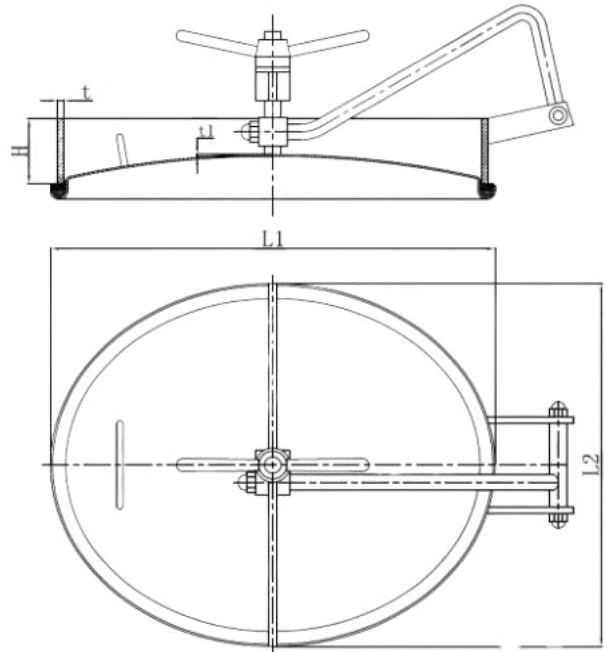

OVAL MANHOLE COVER

Oval Manhole Cover (-1 to 3 Bar)

Size (L1 x L2)	430mmx 330mm	435mmx 335mm	450mmx 350mm	530mmx 430mm	535mmx 435mm	635mmx 525mm
T	8	8	8	8	10	10
H	80	80	80	80	80	80
T1	2.5	2.5	3	3	3	3