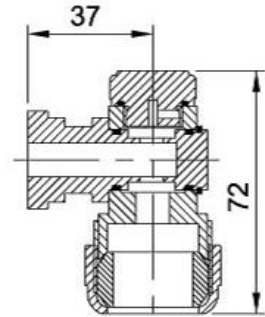

Valves

Level Gauge Valve and Samplings Valve

Upper Valves

Level Valves

Sampling Valve					
Size	A	B	C	D	E
1" / 1.5"	91.5	70	50.5	29	12