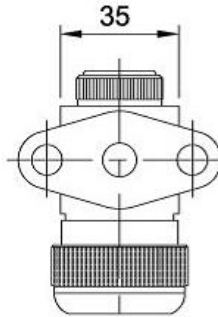

Valves

Level Gauge Valve and Samplings Valve

Upper Valves

Level Valves

Sampling Valve					
Size	A	B	C	D	E
1" / 1.5"	91.5	70	50.5	29	12