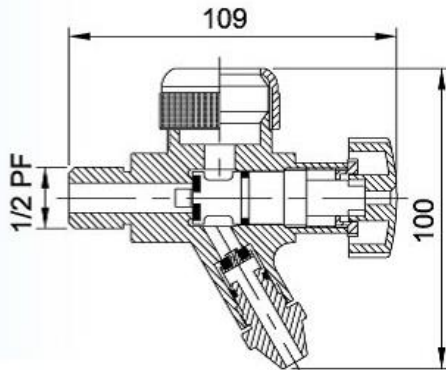

Valves

Level Gauge Valve and Samplings Valve

Upper Valves

Level Valves

Sampling Valve					
Size	A	B	C	D	E
1" / 1.5"	91.5	70	50.5	29	12