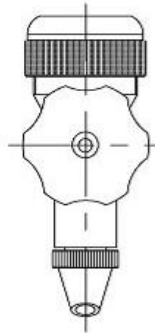

Valves

Level Gauge Valve and Samplings Valve

Upper Valves

Level Valves

Sampling Valve					
Size	A	B	C	D	E
1" / 1.5"	91.5	70	50.5	29	12