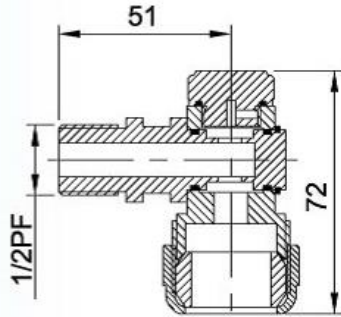

Valves

Level Gauge Valve and Samplings Valve

Upper Valves

Level Valves

Sampling Valve					
Size	A	B	C	D	E
1" / 1.5"	91.5	70	50.5	29	12